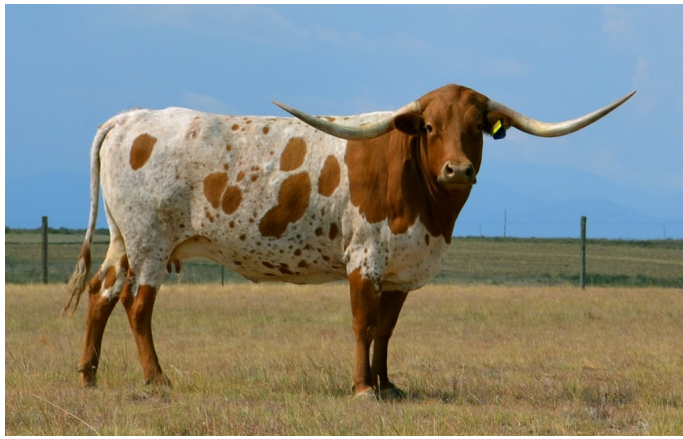

Cloverbloom

TEXAS LONGHORN CATTLE

CB Esmeralda

Date of Birth: 04/30/2007
 Registration 1: 248817

Courtesy of Cloverbloom Longhorns

KINGADORA

YP Bond Man Ser 92

Apishapa Look At Me Now